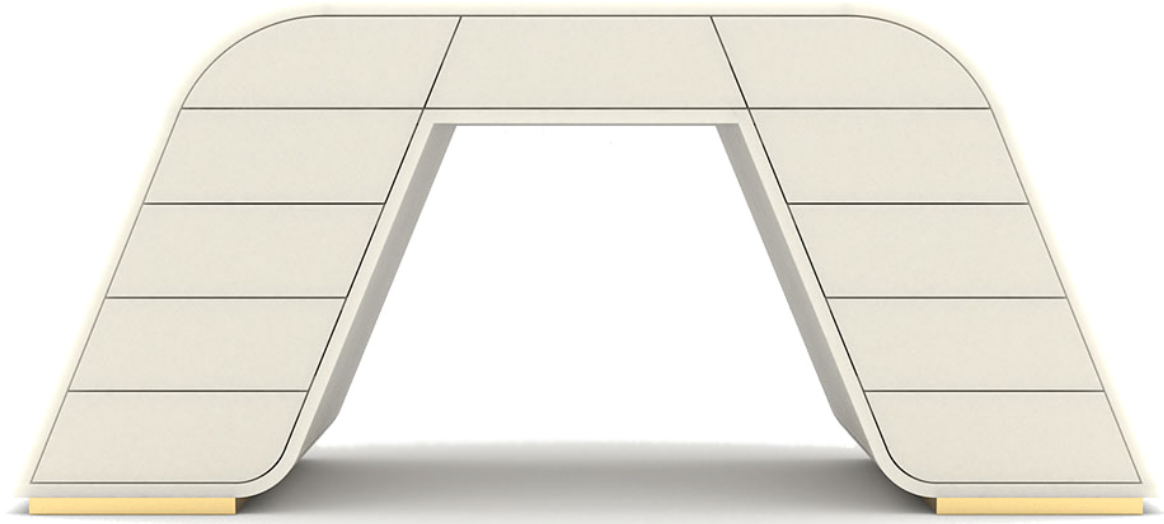

DELTA

Technical Specifications

DELTA Desk 2 Code DEL006

The curvaceous sides of the Delta collection, give the design a modern and elegant look; blending together a sense of warmth and comfortableness with a touch of minimalist simplicity.

Year of Design 2023

Material Solid wood

Finish Polished white lacquer

DELTA

Technical Specifications

Process

Lacquered in polished white with brass base.

Cleaning Instructions

None required.

Country of origin

Portugal

Lead time

8 to 10 weeks

Measurements

Width 1700 mm / 67 in
Depth 600 mm / 23.6in
Height 750 mm / 29.5 in

Weight 109 kg / 240 lbs